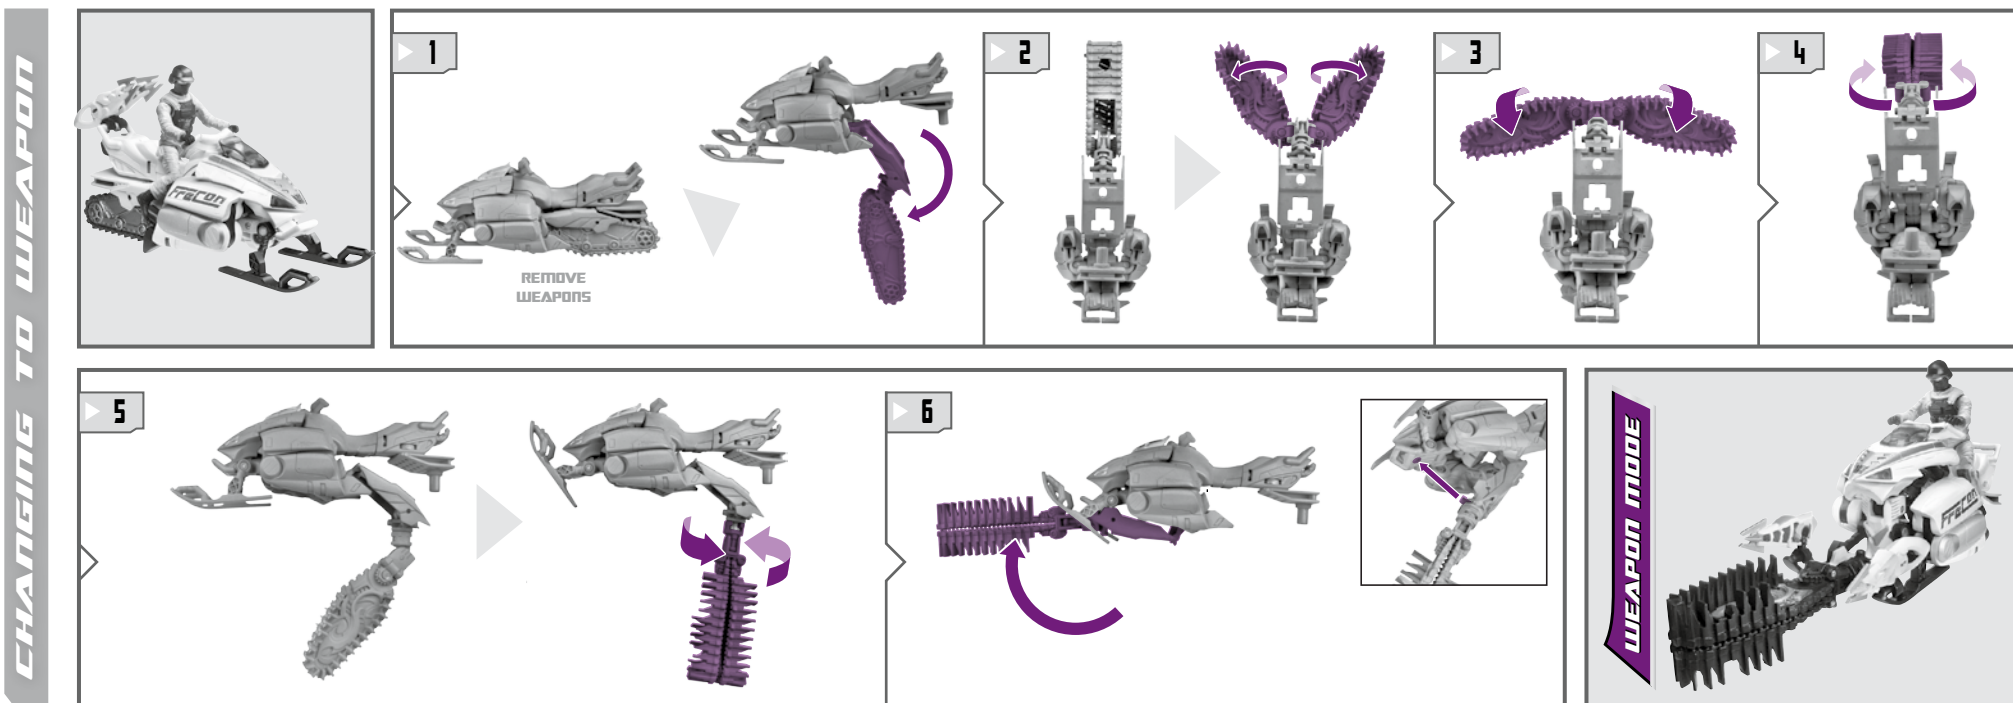

TRANSFORMERS

DARK OF THE MOON™

DECEPTICON®

ICEPICK™

INTERMEDIATE

LEVEL: 1 2 3

NOTE: Some parts are made to detach if excessive force is applied, and are designed to be reattached if separation occurs. Adult supervision may be necessary for younger children.

WARNING:

CHOKING HAZARD—Small parts.
Not for children under 3 years.

AGES 5+

29618/28752 ASST.

CHANGING TO VEHICLE

CHANGING TO ROBOT