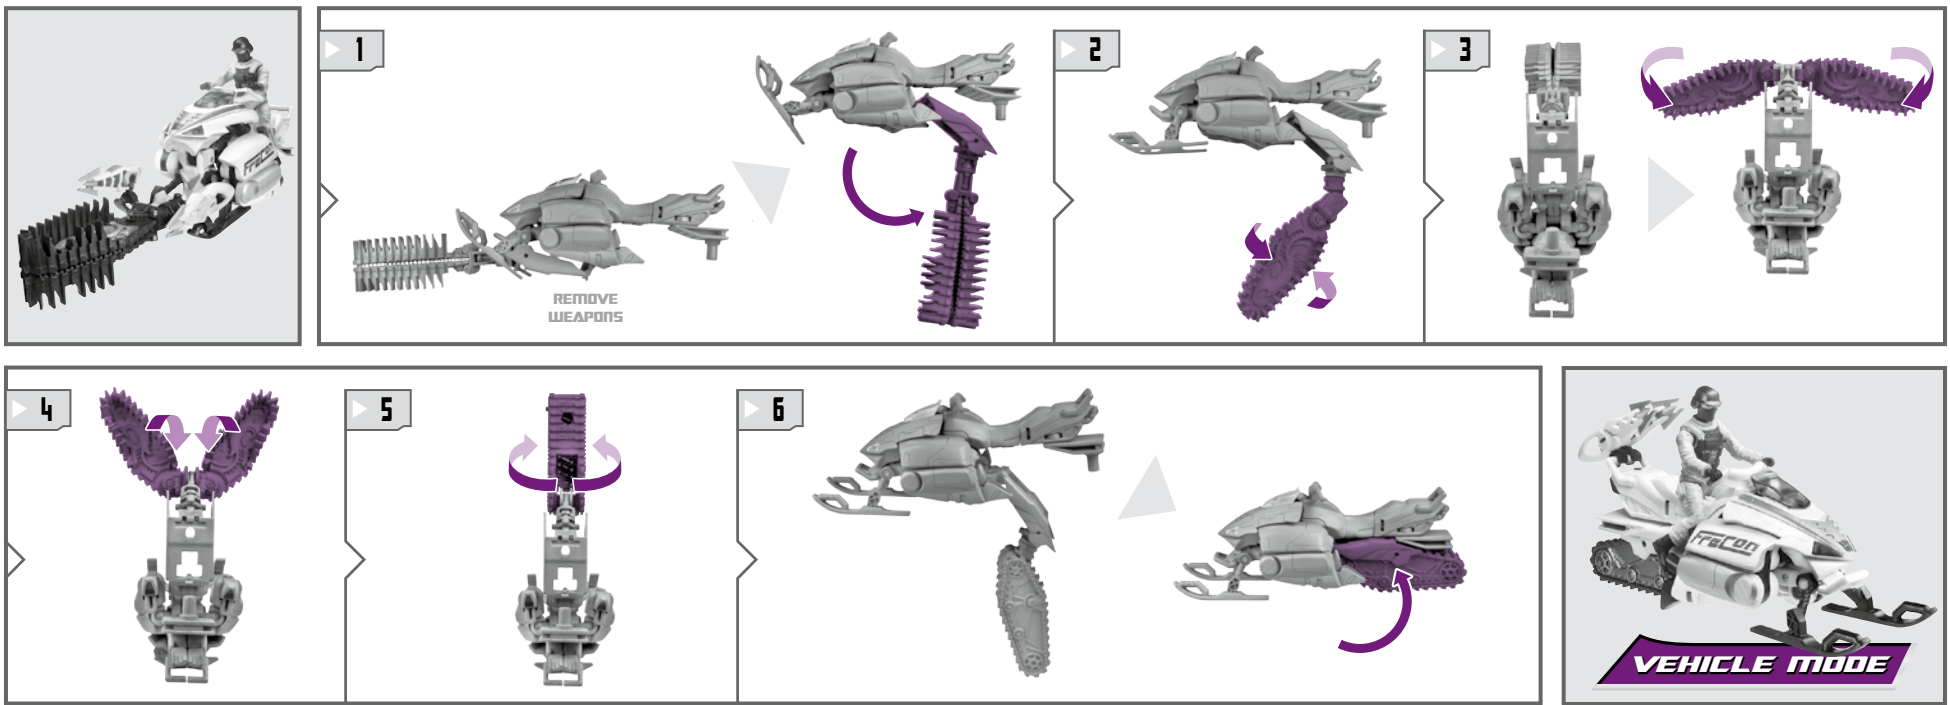

TRANSFORMERS

DARK OF THE MOON™

DECEPTICON®

ICEPICK™

INTERMEDIATE

LEVEL: 1 2 3

NOTE: Some parts are made to detach if excessive force is applied, and are designed to be reattached if separation occurs. Adult supervision may be necessary for younger children.

WARNING:

CHOKING HAZARD—Small parts.
Not for children under 3 years.

AGES 5+

29618/28752 ASST.

CHANGING TO VEHICLE

CHANGING TO ROBOT