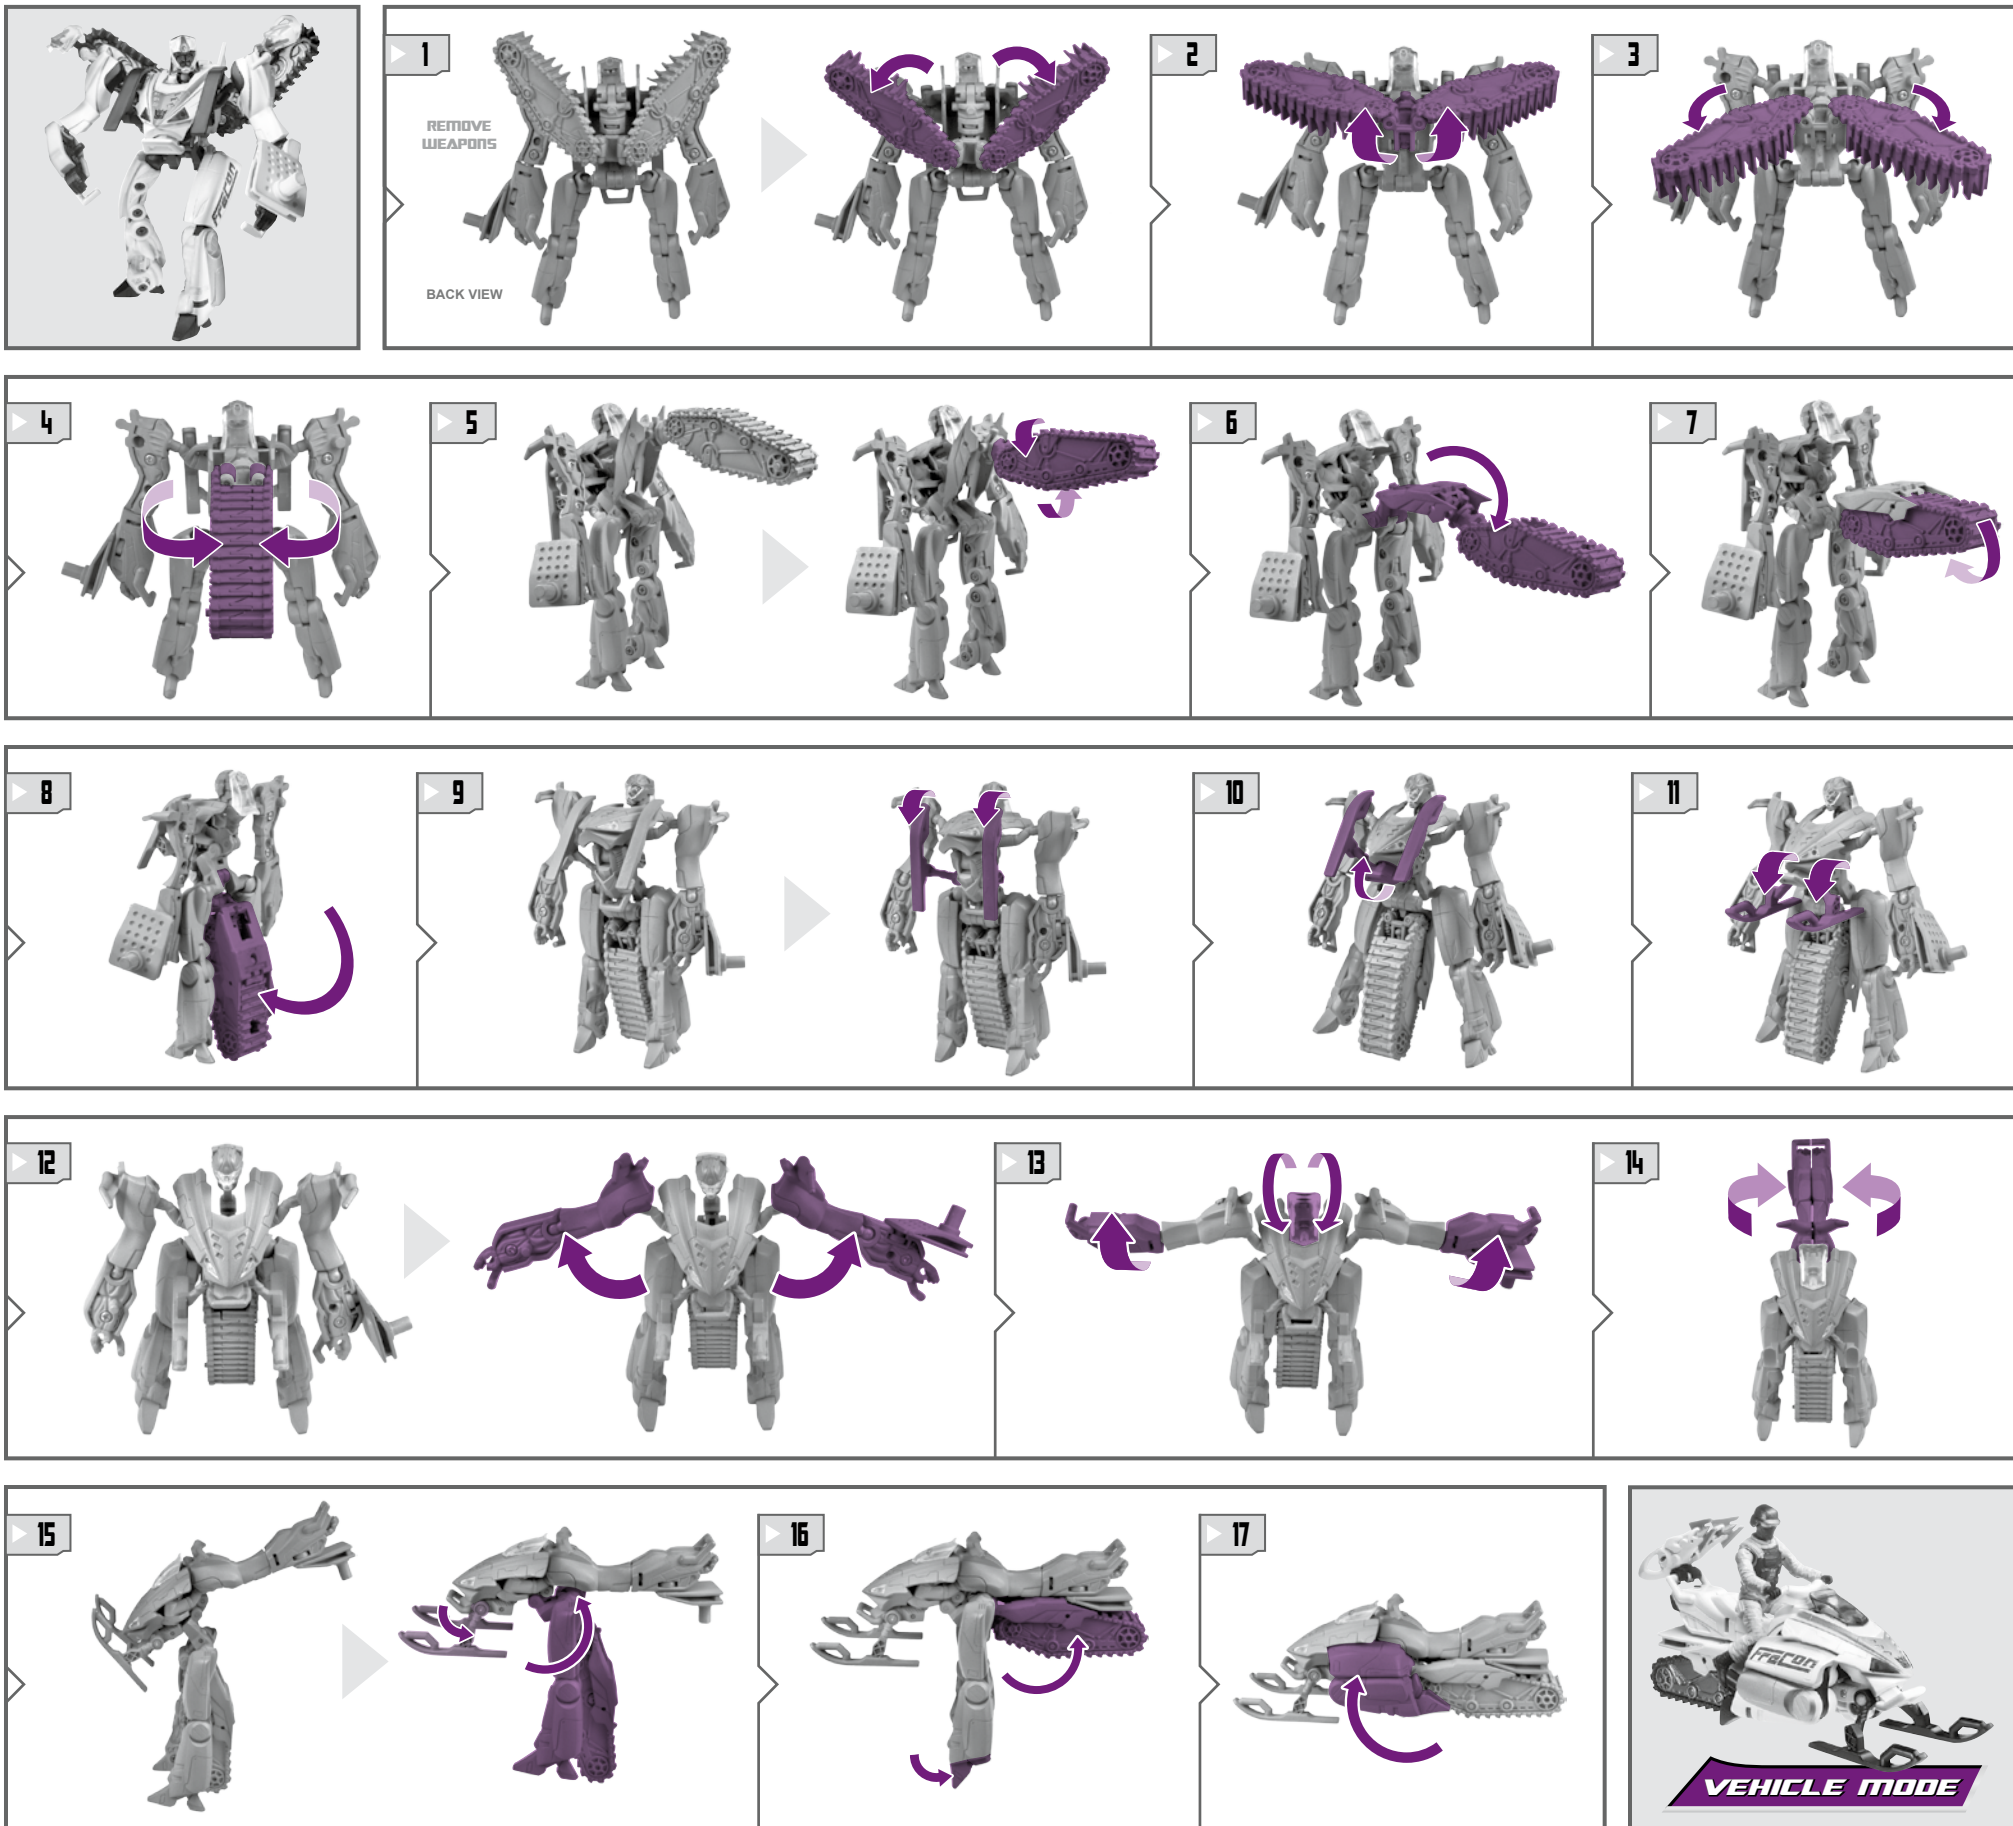

TRANSFORMERS

DARK OF THE MOON™

DECEPTICON®

ICEPICK™

INTERMEDIATE

LEVEL: 1 2 3

NOTE: Some parts are made to detach if excessive force is applied, and are designed to be reattached if separation occurs. Adult supervision may be necessary for younger children.

WARNING:

CHOKING HAZARD—Small parts.
Not for children under 3 years.

AGES 5+

29618/28752 ASST.

CHANGING TO VEHICLE

CHANGING TO ROBOT